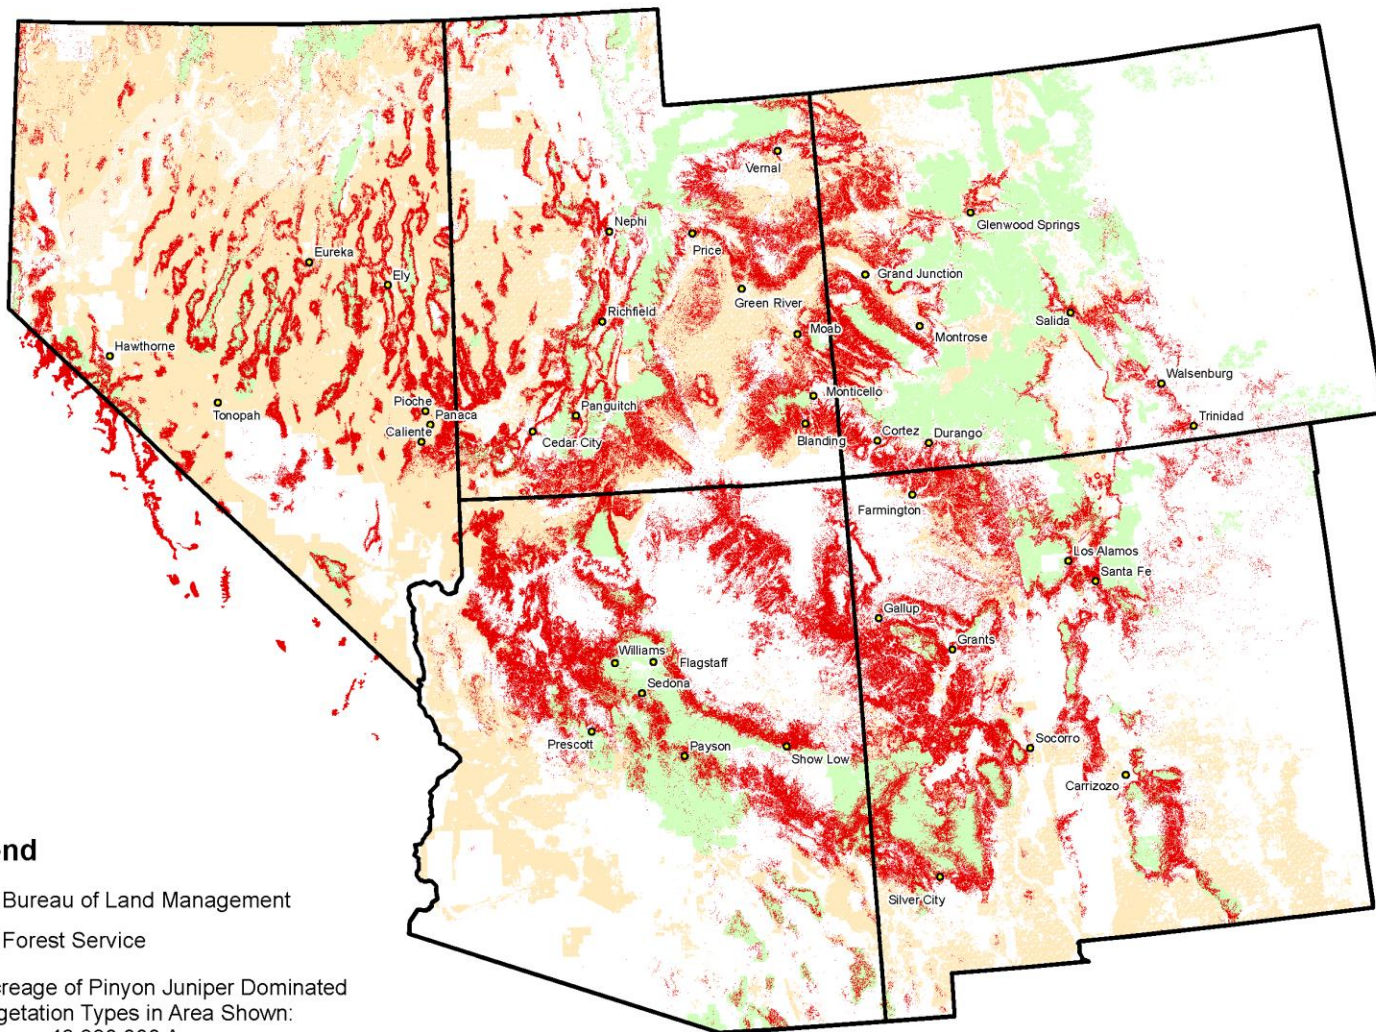

Pinion Juniper Expansion: Opportunities for the Pellet and Biomass Industries

UTAH BIOMASS RESOURCES GROUP

UtahState University
COOPERATIVE EXTENSION

Legend

- Bureau of Land Management
- Forest Service

Total Acreage of Pinyon Juniper Dominated
Vegetation Types in Area Shown:
49,880,000 Acres

Pinyon-Juniper
Distribution of
Vegetation Types
in the
Southwestern States

Data Source: SW Re-GAP Landcover Data, 2004, CA GAP Landcover Data, 1998

23523
15 24
12
R.C

Pop-ZSM5-5060MS-150mm
NOM 30 April 2013